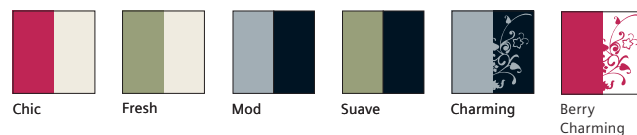

It speaks quiet sophistication.

Life's elegant, well-designed housing is nearly invisible on the ear. With 10 skin and hair tones and 6 exclusive fashion colors to choose from, you may not even mind if someone catches a glimpse. Not ready to settle on one favorite color? No problem. Your Audiologist or Hearing Care Provider can easily swap your housing for another in one office visit.

Life's exclusive fashion colors let you express your style.

It speaks comfort.

With its small size and ergonomic design, Life is easy to wear and hard to detect—making it twice as comfortable. It's an instant fit on almost every ear, which means you can start enjoying better hearing right away. Best of all, its open design eliminates the unpleasant plugged-up feeling some people experience with traditional instruments.

Subtle skin and hair tones blend right in.

It speaks freedom.

Life is fully automatic, so you can sit back. Relax. And let the technology do all the work. With Life, you never have to worry about changing programs or volume—even in challenging listening environments. Of course, if you prefer to have more control of your instruments, you can make manual adjustments with our stylish new ePen™ remote control.

The ePen offers a discreet alternative to traditional remote controls.

It speaks your language.

A more natural, intuitive hearing experience. Doesn't that sound great? Whether you choose Life 700, 500 or 300, you get an amazing array of smart technology features.

Natural sound technology.