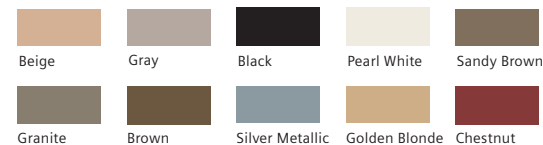

It speaks comfort.

With its small size and ergonomic design, Life is easy to wear and hard to detect—making it twice as comfortable. It's an instant fit on almost every ear, which means you can start enjoying better hearing right away. Best of all, its open design eliminates the unpleasant plugged-up feeling some people experience with traditional instruments.

Subtle skin and hair tones blend right in.